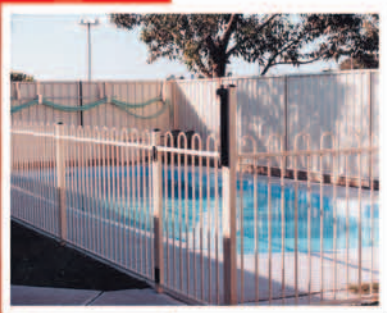

Children Safety Fencing

Our pool fencing is designed to enhance any pool area with the option of rust resistant Aluminium or Hot Dipped Galvanised for salt water pools. The lockable Magna Latch gives peace of mind to parents with young children. Special modified panels are available to suit awkward sites.