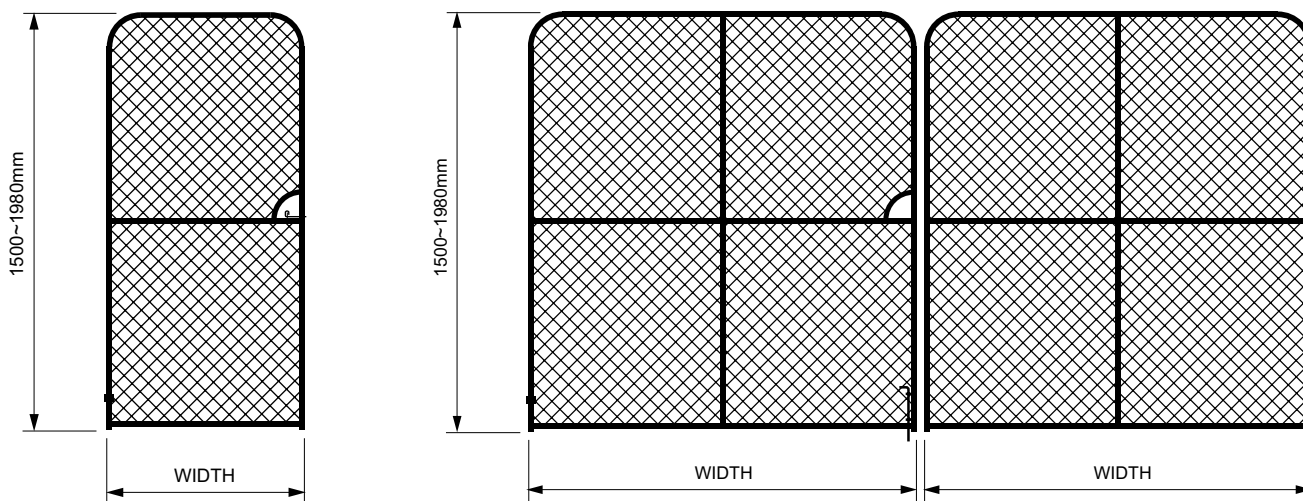

DOMESTIC GATES - 900~1200mm HIGH

Gate Specifications

Frame: 25NB Light - Hinge Collar Fitted
 Chainwire: 50 x 2.50/3.15mm Chainwire Mesh
 Lacing Wire: Ø2.0mm

Single Gate: 1 x D' Latch & Striker
 Double Gate: 1 x Gate Bow, 1 x Screw on Drop Bolt
 Note: Hinges NOT Included

Domestic Gates - 900~1200mm High

CODE	TYPE	GATE HEIGHT	GATE WIDTH	FRAME	MESH	FINISH	WEIGHT	STOCK	PRICE
GS16G	SINGLE	900mm	900mm	25NB	50 x 2.5/3.15mm	ALL GALVANISED	11Kg	NO	
GS16FC	SINGLE	900mm	900mm	25NB	50 x 2.5/3.15mm	FULL COLOUR	11Kg	NO	
GD18G	DOUBLE	900mm	3000mm (2 x 1500mm)	25NB	50 x 2.5/3.15mm	ALL GALVANISED	32Kg	NO	
GD18FC	DOUBLE	900mm	3000mm (2 x 1500mm)	25NB	50 x 2.5/3.15mm	FULL COLOUR	32Kg	NO	
GS22G	SINGLE	1200mm	900mm	25NB	50 x 2.5/3.15mm	ALL GALVANISED	13Kg	NO	
GS22FC	SINGLE	1200mm	900mm	25NB	50 x 2.5/3.15mm	FULL COLOUR	13Kg	NO	
GD24G	DOUBLE	1200mm	3000mm (2 x 1500mm)	25NB	50 x 2.5/3.15mm	ALL GALVANISED	42Kg	NO	
GD24FC	DOUBLE	1200mm	3000mm (2 x 1500mm)	25NB	50 x 2.5/3.15mm	FULL COLOUR	42Kg	NO	

- Please specify: Left or Right hand opening - 2.50mm or 3.15mm mesh
- All gate dimensions are actual

ROUND TOP GATES - 1500~1980mm HIGH

Gate Specifications

Frame: 25NB Light - Hinge Collar Fitted

Chainwire: General - 50 x 2.50/3.15mm Mesh
Tennis Court - 49x2.50mm Mesh