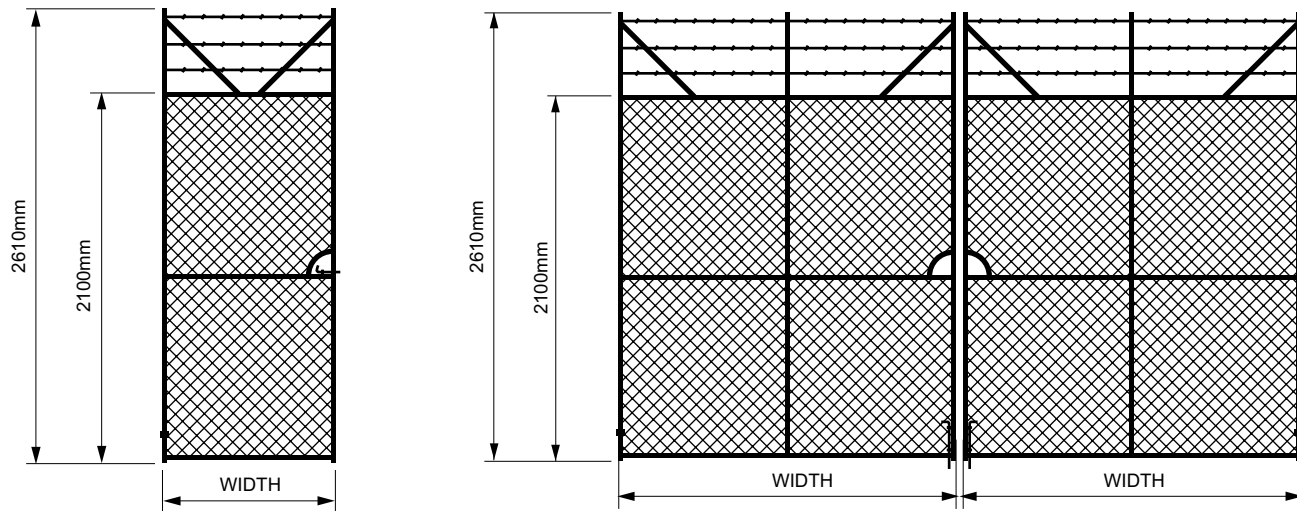

SECURITY GATES - 2100mm HIGH

Gate Specifications

Frame: 25NB or 32NB Light - Hinge Collar Fitted
Chainwire: 50 x 2.50/3.15mm Chainwire Mesh
Lacing Wire: Ø2.0mm Heavy Galvanised
Barbed Wire: 1.57mm Gauge Hi Tensile

Single Gate: 1 x Shoot Bolt, 1 x Hand Hole, 2 Caps
Double Gate: 2 x 8mm Heavy Gal Chain, 2 x Hand Holes, 2 x Drop Bolts (welded), 6 x Caps
Note: Hinges NOT Included

Economy Gates - 2100mm High + 3 Rows Barbed Wire (2610mm Overall Height)

CODE	TYPE	GATE WIDTH	FRAME	MESH	FINISH	WEIGHT	STOCK	PRICE
GS49GE	SINGLE	900mm	25NB	50 x 2.5mm	ALL GALVANISED	23Kg	YES (LH)	
GS49FCE	SINGLE	900mm	25NB	50 x 2.5mm	FULL COLOUR	23Kg	YES (LH)	
GD50GE	DOUBLE	3000mm (2 x 1500)	25NB	50 x 2.5mm	ALL GALVANISED	61Kg	YES	
GD50FCE	DOUBLE	3000mm (2 x 1500)	25NB	50 x 2.5mm	FULL COLOUR	61Kg	NO	
GD51GE	DOUBLE	4000mm (2 x 2000)	25NB	50 x 2.5mm	ALL GALVANISED	80Kg	NO	
GD51FCE	DOUBLE	4000mm (2 x 2000)	25NB	50 x 2.5mm	FULL COLOUR	100Kg	NO	
GD52GE	DOUBLE	6000mm (2 x 3000)	32NB	50 x 2.5mm	ALL GALVANISED	116Kg	YES	
GD52FCE	DOUBLE	6000mm (2 x 3000)	32NB	50 x 2.5mm	FULL COLOUR	121Kg	YES	
GD53GE	DOUBLE	8000mm (2 x 4000)	32NB	50 x 2.5mm	ALL GALVANISED	162Kg	NO	
GD53FCE	DOUBLE	8000mm (2 x 4000)	32NB	50 x 2.5mm	FULL COLOUR	169Kg	NO	

• All gate dimensions are actual - Gates without extension also available POA

Premium Gates - 2100mm High + 3 Rows Barbed Wire (2610mm Overall Height)

CODE	TYPE	GATE WIDTH	FRAME	MESH	FINISH	WEIGHT	STOCK	PRICE
GS49GP	SINGLE	900mm	32NB	50 x 3.15mm	ALL GALVANISED	45Kg	YES (LH)	
GS49FCP	SINGLE	900mm	32NB	50 x 3.15mm	FULL COLOUR	45Kg	YES (LH)	
GD50GP	DOUBLE	3000mm (2 x 1500)	32NB	50 x 3.15mm	ALL GALVANISED	106Kg	YES	
GD50FCP	DOUBLE	3000mm (2 x 1500)	32NB	50 x 3.15mm	FULL COLOUR	109Kg	NO	
GD51GP	DOUBLE	4000mm (2 x 2000)	32NB	50 x 3.15mm	ALL GALVANISED	118Kg	NO	
GD51FCP	DOUBLE	4000mm (2 x 2000)	32NB	50 x 3.15mm	FULL COLOUR	121Kg	NO	
GD52GP	DOUBLE	6000mm (2 x 3000)	32NB	50 x 3.15mm	ALL GALVANISED	151Kg	YES	
GD52FCP	DOUBLE	6000mm (2 x 3000)	32NB	50 x 3.15mm	FULL COLOUR	157Kg	YES	
GD53GP	DOUBLE	8000mm (2 x 4000)	32NB	50 x 3.15mm	ALL GALVANISED	212Kg	NO	
GD53FCP	DOUBLE	8000mm (2 x 4000)	32NB	50 x 3.15mm	FULL COLOUR	220Kg	NO	

• All gate dimensions are actual - Gates without extension also available POA