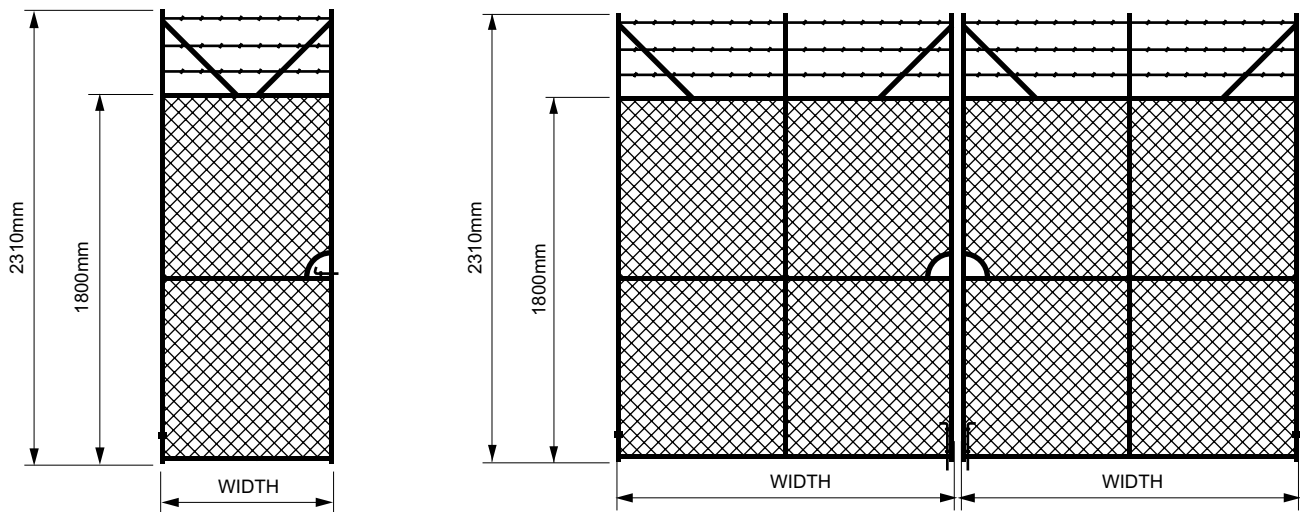

- Please specify: Left or Right hand opening - 2.50mm or 3.15mm mesh
- All gate dimensions are actual

ROUND TOP GATES - 1500~1980mm HIGH

Gate Specifications

Frame: 25NB Light - Hinge Collar Fitted

Chainwire: General - 50 x 2.50/3.15mm Mesh
Tennis Court - 49x2.50mm Mesh

Lacing Wire: Ø2.0mm

Single Gate: 1 x Shoot Bolt, 1 x Hand Hole

Double Gate: 1 x 8mm Chain, 1 x Hand Hole
1 x Screw on Drop Bolt

Note: Hinges NOT Included

Round Top Gates -1500~1980mm High

CODE	TYPE	GATE HEIGHT	GATE WIDTH	FRAME	MESH	FINISH	WEIGHT	STOCK	PRICE
GS28G	SINGLE	1500mm	900mm	25NB	50 x 2.5mm	ALL GALVANISED	20Kg	NO	
GS28FC	SINGLE	1500mm	900mm	25NB	50 x 2.5mm	FULL COLOUR	20Kg	NO	
GD31G	DOUBLE	1500mm	3000mm (2 x 1500mm)	25NB	50 x 2.5/3.15mm	ALL GALVANISED	61Kg	NO	
GD31FC	DOUBLE	1500mm	3000mm (2 x 1500mm)	25NB	50 x 2.5/3.15mm	FULL COLOUR	61Kg	NO	
GS34G	SINGLE	1800mm	900mm	25NB	50 x 2.5mm	ALL GALVANISED	24Kg	YES (LH)	
GS34FC	SINGLE	1800mm	900mm	25NB	50 x 2.5mm	FULL COLOUR	24Kg	NO	
GD36G	DOUBLE	1800mm	3000mm (2 x 1500mm)	25NB	50 x 2.5/3.15mm	ALL GALVANISED	71Kg	NO	
GD36FC	DOUBLE	1800mm	3000mm (2 x 1500mm)	25NB	50 x 2.5/3.15mm	FULL COLOUR	71Kg	NO	
GD38G	DOUBLE	1800mm	4000mm (2 x 2000mm)	25NB	50 x 2.5/3.15mm	ALL GALVANISED	80Kg	NO	
GD38FC	DOUBLE	1800mm	4000mm (2 x 2000mm)	25NB	50 x 2.5/3.15mm	FULL COLOUR	80Kg	NO	
GD39G	DOUBLE	1800mm	6000mm (2 x 3000mm)	32NB	50 x 2.5/3.15mm	ALL GALVANISED	101Kg	NO	
GD39FC	DOUBLE	1800mm	6000mm (2 x 3000mm)	32NB	50 x 2.5/3.15mm	FULL COLOUR	101Kg	NO	

- Please specify: Left or Right hand opening.
- Tennis Courts - Where available specify: 2.50mm or 3.15mm mesh.
- All gate dimensions are actual.
- Refer page 6-6 for Gate Surround.

SECURITY GATES - 1800mm HIGH