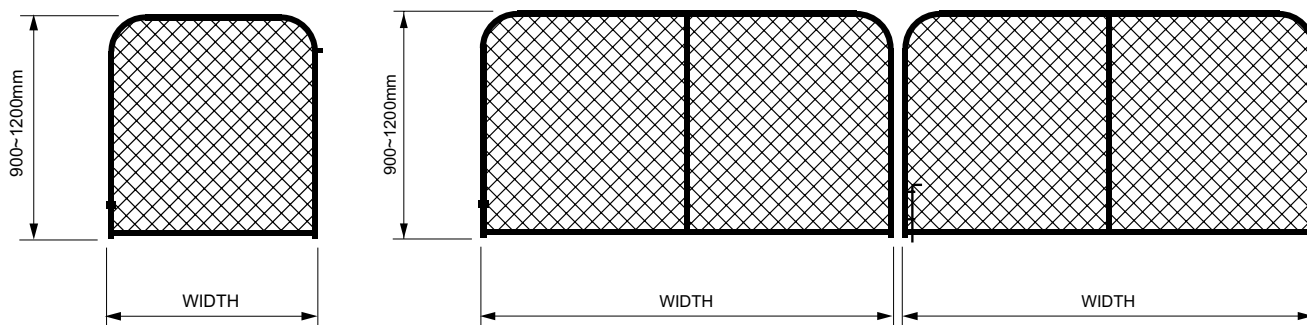

DOMESTIC GATES - 900~1200mm HIGH

Gate Specifications

Frame: 25NB Light - Hinge Collar Fitted
 Chainwire: 50 x 2.50/3.15mm Chainwire Mesh
 Lacing Wire: Ø2.0mm

Single Gate: 1 x D' Latch & Striker
 Double Gate: 1 x Gate Bow, 1 x Screw on Drop Bolt
 Note: Hinges NOT Included

Domestic Gates - 900~1200mm High

CODE	TYPE	GATE HEIGHT	GATE WIDTH	FRAME	MESH	FINISH	WEIGHT	STOCK	PRICE
GS16G	SINGLE	900mm	900mm	25NB	50 x 2.5/3.15mm	ALL GALVANISED	11Kg	NO	
GS16FC	SINGLE	900mm	900mm	25NB	50 x 2.5/3.15mm	FULL COLOUR	11Kg	NO	
GD18G	DOUBLE	900mm	3000mm (2 x 1500mm)	25NB	50 x 2.5/3.15mm	ALL GALVANISED	32Kg	NO	
GD18FC	DOUBLE	900mm	3000mm (2 x 1500mm)	25NB	50 x 2.5/3.15mm	FULL COLOUR	32Kg	NO	
GS22G	SINGLE	1200mm	900mm	25NB	50 x 2.5/3.15mm	ALL GALVANISED	13Kg	NO	
GS22FC	SINGLE	1200mm	900mm	25NB	50 x 2.5/3.15mm	FULL COLOUR	13Kg	NO	
GD24G	DOUBLE	1200mm	3000mm (2 x 1500mm)	25NB	50 x 2.5/3.15mm	ALL GALVANISED	42Kg	NO	
GD24FC	DOUBLE	1200mm	3000mm (2 x 1500mm)	25NB	50 x 2.5/3.15mm	FULL COLOUR	42Kg	NO	

- Please specify: Left or Right hand opening - 2.50mm or 3.15mm mesh
- All gate dimensions are actual

ROUND TOP GATES - 1500~1980mm HIGH

Gate Specifications

Frame: 25NB Light - Hinge Collar Fitted

Chainwire: General - 50 x 2.50/3.15mm Mesh
Tennis Court - 49x2.50mm Mesh