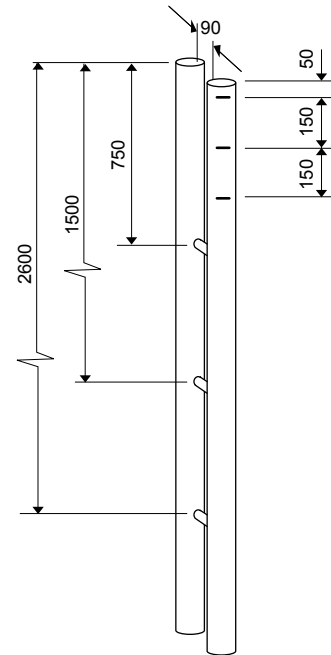

Pipe Specifications

NOMINAL BORE	OUTSIDE DIAMETER	GRADE - WALL THICKNESS		
		X LIGHT (GREEN END)	LIGHT (YELLOW END)	MEDIUM (BLUE END)
20mm (3/4")	26.9mm (1 1/16")	2.0mm	2.3mm	2.6mm
25mm (1")	33.7mm (1 11/32")	2.0mm	2.6mm	3.2mm
32mm (1 1/4")	42.4mm (1 11/16")	2.0mm	2.6mm	3.2mm
40mm (1 1/2")	48.3mm (1 29/32")	2.3mm	2.9mm	3.2mm
50mm (2")	60.3mm (2 3/8")	2.3mm	2.9mm	3.6mm
80mm (3")	88.9mm (3 1/2")	2.9mm	3.2mm	4.0mm
100mm (4")	114.3mm (4 1/2")	-	4.5mm	-

Security Post Dimensions

INTERMEDIATE/CORNER/GATE

GATE - TRIPLE POST

GATE - DOUBLE POST

INTERMEDIATE CRANKED POSTS

CORNER CRANKED POSTS

TYPICAL BACK STAY

Security Fencing Guide - 1800mm High Chainwire Fence with 3 Rows Barbed Wire