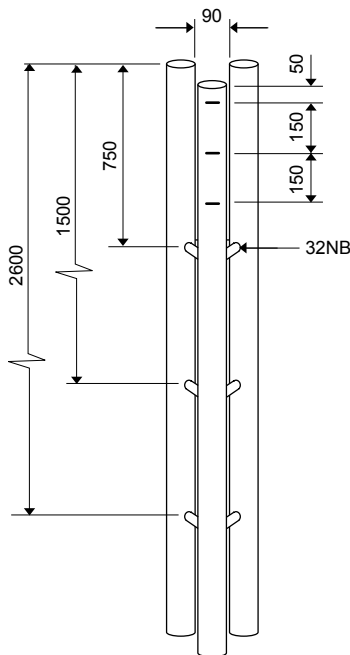

Pipe Specifications

NOMINAL BORE	OUTSIDE DIAMETER	GRADE - WALL THICKNESS		
		X LIGHT (GREEN END)	LIGHT (YELLOW END)	MEDIUM (BLUE END)
20mm (3/4")	26.9mm (1 1/16")	2.0mm	2.3mm	2.6mm
25mm (1")	33.7mm (1 11/32")	2.0mm	2.6mm	3.2mm
32mm (1 1/4")	42.4mm (1 11/16")	2.0mm	2.6mm	3.2mm
40mm (1 1/2")	48.3mm (1 29/32")	2.3mm	2.9mm	3.2mm
50mm (2")	60.3mm (2 3/8")	2.3mm	2.9mm	3.6mm
80mm (3")	88.9mm (3 1/2")	2.9mm	3.2mm	4.0mm
100mm (4")	114.3mm (4 1/2")	-	4.5mm	-

Security Post Dimensions

INTERMEDIATE/CORNER/GATE

GATE - TRIPLE POST

GATE - DOUBLE POST

INTERMEDIATE CRANKED POSTS

CORNER CRANKED POSTS

TYPICAL BACK STAY

Security Fencing Guide - 1800mm High Chainwire Fence with 3 Rows Barbed Wire