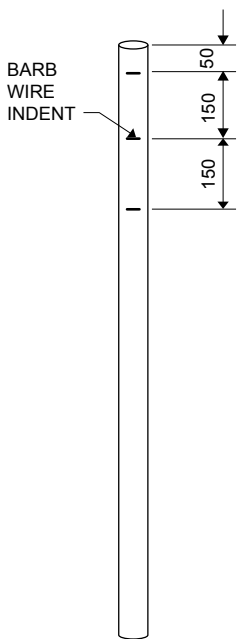

Pipe Specifications

NOMINAL BORE	OUTSIDE DIAMETER	GRADE - WALL THICKNESS		
		X LIGHT (GREEN END)	LIGHT (YELLOW END)	MEDIUM (BLUE END)
20mm (3/4")	26.9mm (1 1/16")	2.0mm	2.3mm	2.6mm
25mm (1")	33.7mm (1 11/32")	2.0mm	2.6mm	3.2mm
32mm (1 1/4")	42.4mm (1 11/16")	2.0mm	2.6mm	3.2mm
40mm (1 1/2")	48.3mm (1 29/32")	2.3mm	2.9mm	3.2mm
50mm (2")	60.3mm (2 3/8")	2.3mm	2.9mm	3.6mm
80mm (3")	88.9mm (3 1/2")	2.9mm	3.2mm	4.0mm
100mm (4")	114.3mm (4 1/2")	-	4.5mm	-

Security Post Dimensions

INTERMEDIATE/CORNER/GATE

GATE - TRIPLE POST

GATE - DOUBLE POST

INTERMEDIATE CRANKED POSTS

CORNER CRANKED POSTS

TYPICAL BACK STAY

Security Fencing Guide - 1800mm High Chainwire Fence with 3 Rows Barbed Wire