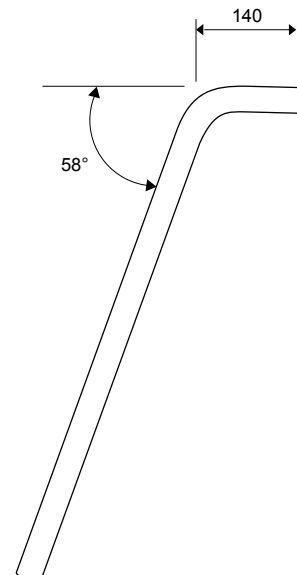

Pipe Specifications

NOMINAL BORE	OUTSIDE DIAMETER	GRADE - WALL THICKNESS		
		X LIGHT (GREEN END)	LIGHT (YELLOW END)	MEDIUM (BLUE END)
20mm (3/4")	26.9mm (1 1/16")	2.0mm	2.3mm	2.6mm
25mm (1")	33.7mm (1 11/32")	2.0mm	2.6mm	3.2mm
32mm (1 1/4")	42.4mm (1 11/16")	2.0mm	2.6mm	3.2mm
40mm (1 1/2")	48.3mm (1 29/32")	2.3mm	2.9mm	3.2mm
50mm (2")	60.3mm (2 3/8")	2.3mm	2.9mm	3.6mm
80mm (3")	88.9mm (3 1/2")	2.9mm	3.2mm	4.0mm
100mm (4")	114.3mm (4 1/2")	-	4.5mm	-

Security Post Dimensions

INTERMEDIATE/CORNER/GATE

GATE - TRIPLE POST

GATE - DOUBLE POST

INTERMEDIATE CRANKED POSTS

CORNER CRANKED POSTS

TYPICAL BACK STAY

Security Fencing Guide - 1800mm High Chainwire Fence with 3 Rows Barbed Wire