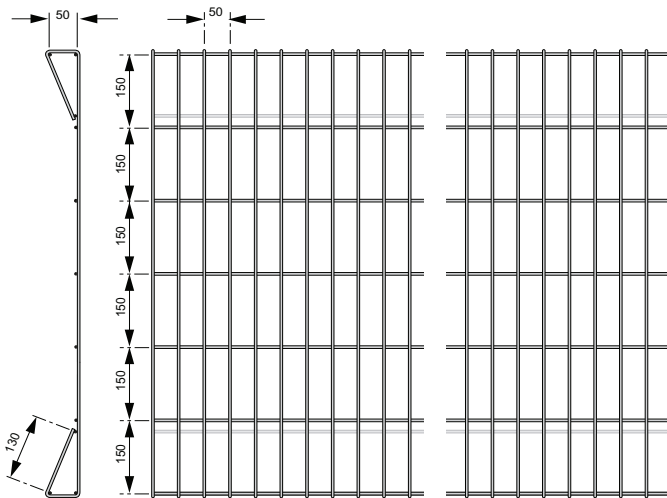

GARDEN FENCING

STEELMESH FENCING

Garden Fencing - Complies with AS2423-2002

CODE	DESCRIPTION	WEIGHT	STOCK	GAL	P/COAT
PANELS - Ø5mm WELDED WIRE					
SGP 075 240 ZL	HEIGHT 750mm - WIDTH 2400mm - ZALCOTE	11.2Kg	NO	\$83.55	\$127.50
SGP 090 240 ZL	HEIGHT 900mm - WIDTH 2400mm - ZALCOTE	13.7Kg	YES	\$94.35	\$137.20
SGP 120 240 ZL	HEIGHT 1200mm - WIDTH 2400mm - ZALCOTE	16.7Kg	YES	\$107.80	\$164.95
SGP 150 240 ZL	HEIGHT 1500mm - WIDTH 2400mm - ZALCOTE	19.7Kg	YES	\$132.05	\$235.60
SGP 180 240 ZL	HEIGHT 1800mm - WIDTH 2400mm - ZALCOTE	22.7Kg	YES	\$137.45	\$275.80

GATES - NOTE: ALL GATE HEIGHT AND WIDTH DIMENSIONS ARE ACTUAL

SGSG 090 100 GH	SINGLE GATE - H900 x W960mm - HOT DIP GALVANISED	8.5Kg	YES	\$202.70	\$256.40
SGSG 090 150 GH	SINGLE GATE - H900 x W1460mm - HOT DIP GALVANISED	11.5Kg	YES	\$285.65	\$317.40
SGSG 120 100 GH	SINGLE GATE - H1200 x W960mm - HOT DIP GALVANISED	10.2Kg	YES	\$224.45	\$275.80
SGSG 120 150 GH	SINGLE GATE - H1200 x W1460mm - HOT DIP GALVANISED	13.8Kg	YES	\$285.65	\$360.35
SGSG 150 100 GH	SINGLE GATE - H1500 x W960mm - HOT DIP GALVANISED	13Kg	YES	\$238.05	\$332.65
SGSG 150 150 GH	SINGLE GATE - H1500 x W1460mm - HOT DIP GALVANISED	16.4Kg	YES	\$319.70	\$414.40
SGSG 180 100 GH	SINGLE GATE - H1800 x W960mm - HOT DIP GALVANISED	14.2Kg	YES	\$278.85	\$360.35
SGSG 180 150 GH	SINGLE GATE - H1800 x W1460mm - HOT DIPPED GALVANISED	19.5Kg	YES	\$360.50	\$450.45

• Double gate comprises of 2 single gate leaves. Hinges extra see below.

POSTS

PST 5050 150 GS	POST - 50 x 50 x 1500mm - PREGAL	4Kg	YES	\$18.35	\$22.85
PST 5050 190 GS	POST - 50 x 50 x 1900mm - PREGAL	5Kg	YES	\$23.80	\$27.05
PST 5050 210 GS	POST - 50 x 50 x 2100mm - PREGAL	6Kg	YES	\$25.15	\$29.80
PST 5050 240 GS	POST - 50 x 50 x 2400mm - PREGAL	7Kg	YES	\$26.55	\$35.35