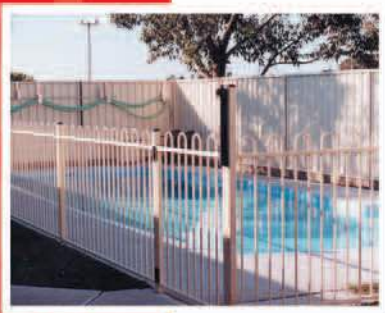

## Children Safety Fencing

Our pool fencing is designed to enhance any pool area with the option of rust resistant Aluminium or Hot Dipped Galvanised for salt water pools. The lockable Magna Latch gives peace of mind to parents with young children. Special modified panels are available to suit awkward sites.