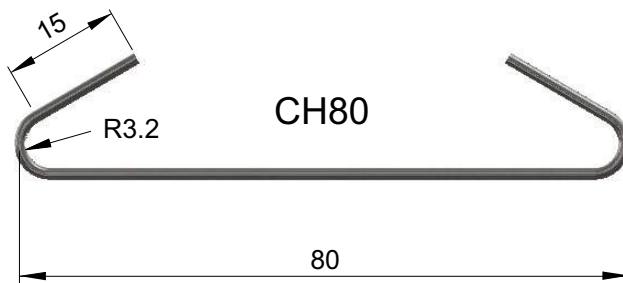

STANDARD COATING HOOKS

CODE	WIRE	LENGTH	CARTON	CTN KG
CH50	Ø1.6mm	50mm	5000	7.2Kg

Wire: Hard Drawn Low Carbon Steel

Finish: Bright

CODE	WIRE	LENGTH	CARTON	CTN KG
CH80	Ø1.6mm	80mm	5000	8.7Kg

Wire: Hard Drawn Low Carbon Steel

Finish: Bright

CODE	WIRE	LENGTH	CARTON	CTN KG
CH100	Ø3.15mm	100mm	1500	15.12Kg
CH160	Ø3.15mm	160mm	1000	13.7Kg
CH200	Ø3.15mm	200mm	1000	16.8Kg

Wire: Hard Drawn Low Carbon Steel

Finish: Bright

CUSTOM DESIGN & MANUFACTURE SERVICE AVAILABLE