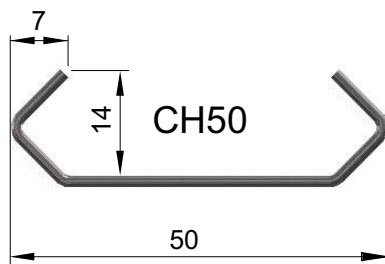

STANDARD COATING HOOKS

CODE	WIRE	LENGTH	CARTON	CTN KG
CH50	Ø1.6mm	50mm	5000	7.2Kg

Wire: Hard Drawn Low Carbon Steel

Finish: Bright

CODE	WIRE	LENGTH	CARTON	CTN KG
CH80	Ø1.6mm	80mm	5000	8.7Kg

Wire: Hard Drawn Low Carbon Steel

Finish: Bright

CODE	WIRE	LENGTH	CARTON	CTN KG
CH100	Ø3.15mm	100mm	1500	15.12Kg
CH160	Ø3.15mm	160mm	1000	13.7Kg
CH200	Ø3.15mm	200mm	1000	16.8Kg

Wire: Hard Drawn Low Carbon Steel

Finish: Bright

CUSTOM DESIGN & MANUFACTURE SERVICE AVAILABLE