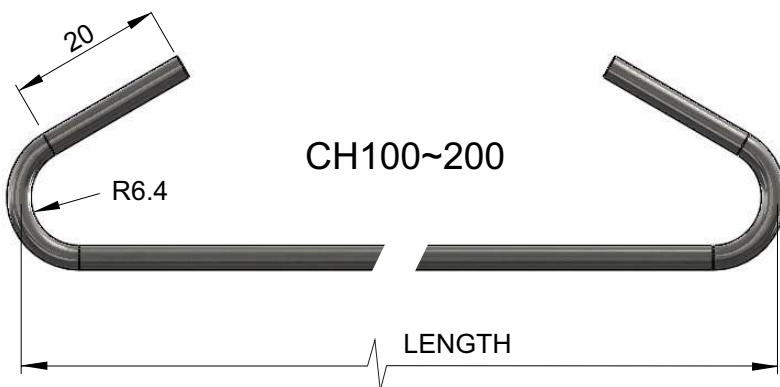

STANDARD COATING HOOKS

CODE	WIRE	LENGTH	CARTON	CTN KG
CH50	Ø1.6mm	50mm	5000	7.2Kg

Wire: Hard Drawn Low Carbon Steel

Finish: Bright

CODE	WIRE	LENGTH	CARTON	CTN KG
CH80	Ø1.6mm	80mm	5000	8.7Kg

Wire: Hard Drawn Low Carbon Steel

Finish: Bright

CODE	WIRE	LENGTH	CARTON	CTN KG
CH100	Ø3.15mm	100mm	1500	15.12Kg
CH160	Ø3.15mm	160mm	1000	13.7Kg
CH200	Ø3.15mm	200mm	1000	16.8Kg

Wire: Hard Drawn Low Carbon Steel

Finish: Bright

CUSTOM DESIGN & MANUFACTURE SERVICE AVAILABLE